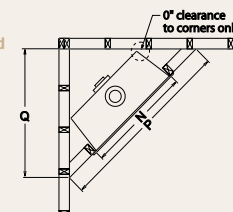

C34-BV

- 18,000 BTU/H on Natural Gas & Propane

C38-BV

- 23,000 BTU/H on Natural Gas & Propane

fireplace dimensions

framing dimensions

Model C34-BV should be framed with the header on its edge.

Consult the owner's manual for complete installation instructions and proper clearances to combustible surfaces prior to installing fireplace.