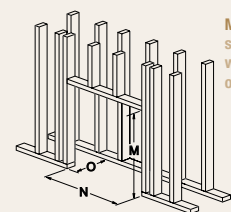

C34-BV

- 18,000 BTU/H on Natural Gas & Propane

C38-BV

- 23,000 BTU/H on Natural Gas & Propane

fireplace dimensions

framing dimensions

Model C34-BV should be framed with the header on its edge.

Consult the owner's manual for complete installation instructions and proper clearances to combustible surfaces prior to installing fireplace.