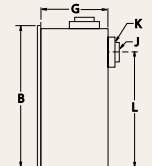

C34-BV

- 18,000 BTU/H on Natural Gas & Propane

C38-BV

- 23,000 BTU/H on Natural Gas & Propane

fireplace dimensions

framing dimensions

Model C34-BV should be framed with the header on its edge.

Consult the owner's manual for complete installation instructions and proper clearances to combustible surfaces prior to installing fireplace.