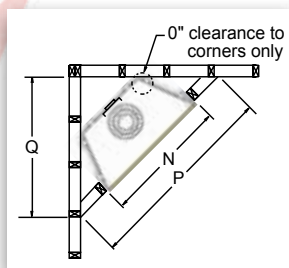

Clearance to Combustibles					
	Top (rear vent)	Top (top vent)	Sides	Floor	Back	Mantel
H34DL	9"	17$\frac{1}{2}$"	1"	0"	2"	4"
H38DL	9"	17$\frac{1}{2}$"	1"	0"	2"	4"
H42DL	9"	17$\frac{1}{2}$"	1"	0"	2"	4"

Model#	Fireplace BTU/H Input		Glass Door Size
	Natural Gas	Liquid Propane	
H34DL	18,000	18,000	31$\frac{3}{4}$" X 21$\frac{1}{2}$"
H38DL	26,000	26,000	34$\frac{1}{4}$" X 24$\frac{1}{2}$"
H42DL	34,000	32,000	39$\frac{3}{4}$" X 28$\frac{1}{2}$"