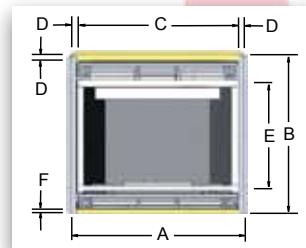

Clearance to Combustibles					
	Top (rear vent)	Top (top vent)	Sides	Floor	Back	Mantel
H34DL	9"	17$\frac{1}{2}$"	1"	0"	2"	4"
H38DL	9"	17$\frac{1}{2}$"	1"	0"	2"	4"
H42DL	9"	17$\frac{1}{2}$"	1"	0"	2"	4"

Model#	Fireplace BTU/H Input		Glass Door Size
	Natural Gas	Liquid Propane	
H34DL	18,000	18,000	31$\frac{3}{4}$" X 21$\frac{1}{2}$"
H38DL	26,000	26,000	34$\frac{1}{4}$" X 24$\frac{1}{2}$"
H42DL	34,000	32,000	39$\frac{3}{4}$" X 28$\frac{1}{2}$"