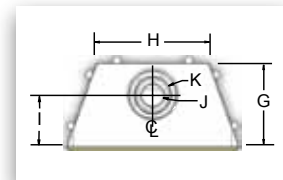

Clearance to Combustibles					
	Top (rear vent)	Top (top vent)	Sides	Floor	Back	Mantel
H34DL	9"	17$\frac{1}{2}$"	1"	0"	2"	4"
H38DL	9"	17$\frac{1}{2}$"	1"	0"	2"	4"
H42DL	9"	17$\frac{1}{2}$"	1"	0"	2"	4"

Model#	Fireplace BTU/H Input		Glass Door Size
	Natural Gas	Liquid Propane	
H34DL	18,000	18,000	31$\frac{3}{4}$" X 21$\frac{1}{2}$"
H38DL	26,000	26,000	34$\frac{1}{4}$" X 24$\frac{1}{2}$"
H42DL	34,000	32,000	39$\frac{3}{4}$" X 28$\frac{1}{2}$"