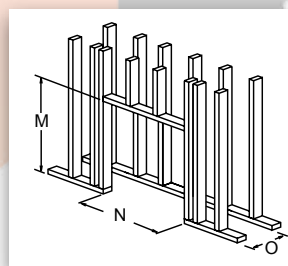

Framing Dimensions				
	M	N	O	P	Q
H34DL	37$\frac{1}{4}$"	33$\frac{3}{4}$"	17$\frac{1}{4}$"	52$\frac{3}{4}$"	37"
H38DL	40$\frac{1}{4}$"	37$\frac{3}{4}$"	18$\frac{1}{4}$"	57$\frac{1}{2}$"	40$\frac{3}{4}$"
H42DL	44$\frac{1}{4}$"	42"	19$\frac{3}{4}$"	63$\frac{3}{4}$"	45$\frac{1}{2}$"

Consult the owner's manual for complete installation instructions and proper clearances to combustible surfaces prior to installing fireplace. All specifications, framing dimensions, product designs, materials and colors are subject to change without notice. The actual flame pattern and color may vary slightly from the illustrations. Diagrams and illustrations are not to scale.

Warranty: The manufacturer warrants this fireplace to be free from defects in materials and workmanship at the time of manufacture. There is a limited 10 year warranty on the firebox; 5 year limited warranty on the burner and 1 year limited warranty on the pilot burner assembly and fan motors (if included). The valve carries a limited 1 year warranty unless otherwise specified in the installation manual. Glass, plated/painted finishes and refractory lining are exempt.

MONTIGO
the art of fireplaces

www.montigo.com

Ferndale, Washington
TF 1.800.789.6236
FX 1.866.300.0927

Langley, British Columbia
TF 1.800.378.3115
FX 1.604.607.6462

Available at:

Printed in Canada

P/N XB2020

010611