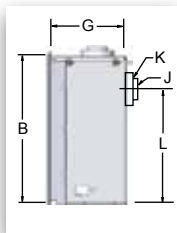

Clearance to Combustibles					
	Top (rear vent)	Top (top vent)	Sides	Floor	Back	Mantel
H34DL	9"	17$\frac{1}{2}$"	1"	0"	2"	4"
H38DL	9"	17$\frac{1}{2}$"	1"	0"	2"	4"
H42DL	9"	17$\frac{1}{2}$"	1"	0"	2"	4"

Model#	Fireplace BTU/H Input		Glass Door Size
	Natural Gas	Liquid Propane	
H34DL	18,000	18,000	31$\frac{3}{4}$" X 21$\frac{1}{2}$"
H38DL	26,000	26,000	34$\frac{1}{4}$" X 24$\frac{1}{2}$"
H42DL	34,000	32,000	39$\frac{3}{4}$" X 28$\frac{1}{2}$"