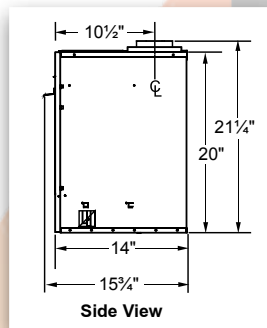

Top View

Side View