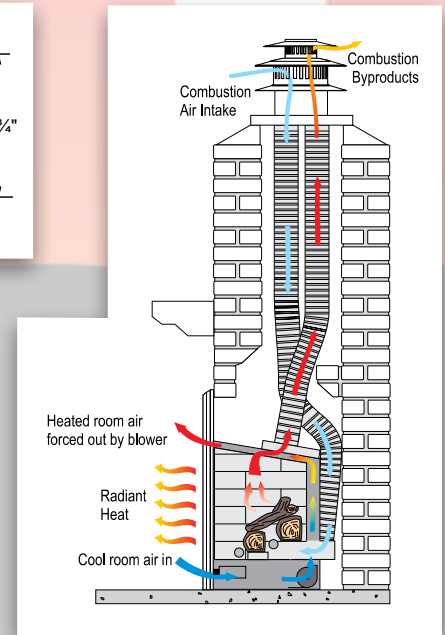

Warranty: The manufacturer warrants this fireplace to be free from defects in materials and workmanship at the time of manufacture. There is a limited 10 year warranty on the firebox; 5 year limited warranty on the burner and 1 year limited warranty on the pilot burner assembly and fan motors (if included). The valve carries a limited 1 year warranty unless otherwise specified in the installation manual. Glass, plated/painted finishes and refractory lining are exempt.

MONTIGO®
the art of fireplaces

www.montigo.com

Ferndale, Washington
TF 1.800.789.6236
FX 1.866.300.0927

Langley, British Columbia
TF 1.800.378.3115
FX 1.604.607.6462

Available at:

Printed in Canada

P/N XB2506

010611