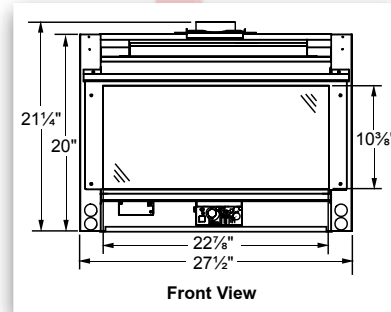

Hotshot

Features:

- ❑ 6 Piece log set with glowing embers
- ❑ Equipped with Hi/Lo control to adjust flame and heat level.
- ❑ Heat activated fans with variable speed control
- ❑ Self-generating millivolt control system
- ❑ 100% fail-safe shut-off valve
- ❑ Convenient piezo spark ignition

Options:

- ❑ Choose between 3 Faceplate types to fit your needs
  - Deluxe (Arched or Square, finished in Satin Black, surrounds finished in Charcoal Grey)
  - Standard (3 sizes available)
  - Custom (Inner dimension is laser cut, outer dimension must be cut in the field)
- ❑ 4 Louvered Packages available (see images below)
- ❑ Optional control kit for with convenient on/off switch

Consult the owner's manual for complete installation instructions and proper clearances to combustible surfaces prior to installing fireplace.

All specifications, framing dimensions, product designs, materials and colors are subject to change without notice. The actual flame pattern and color may vary slightly from the illustrations. Diagrams and illustrations are not to scale.

B - Vent Fireplace Insert

The Hotshot gas fireplace insert will turn your drafty wood-burning fireplace into an efficient, clean burning, gas heater featuring a 25,000 BTU burner, variable speed blower, and heat exchanger. It includes a six-piece fibre log set with glowing embers for the essence of a mesmerizing fire and will operate with the fans turned off.

Front View