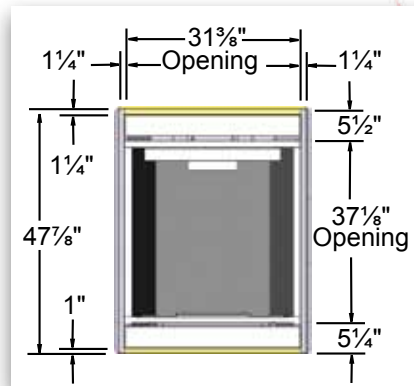

MONTIGO[®]
the art of fireplaces
www.montigo.com

T-Series
Power Vent
Flush Face
Single Sided Fireplace

T34DF-PV Shown with Glass Beads

T-Series

Power Vent, Flush Face, Single Sided Fireplace

Features:

- Flush or Clean-Face Design allows for brick or tile installation over the fireplace frame
- Extra Large Tall viewing area for a full view of the spectacular fire
- Snap-Lock door system for tool free access inside the firebox
- Installed using 4" / 7" Top Power Vent
- Electronic Ignition
- 100% fail-safe shut-off valve

Options:

- Decorative Designer Ceramic fibre logset
- Contemporary Glass Beads†

Fireplace BTU/H Input			
Model#	Natural Gas	Liquid Propane	Glass Door Size
T34DF	30,000	30,000	31 3/8" X 37 1/8"

†Visit our website at www.montigo.com for glass bead color samples.