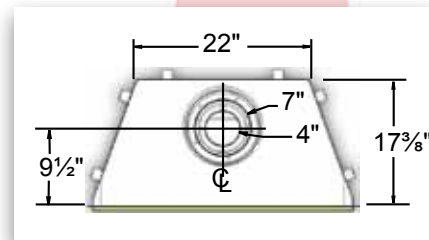

MONTIGO[®]
the art of fireplaces
www.montigo.com

T-Series
Power Vent
Flush Face
Single Sided Fireplace

T34DF-PV Shown with Glass Beads

T-Series

Power Vent, Flush Face, Single Sided Fireplace

Features:

- Flush or Clean-Face Design allows for brick or tile installation over the fireplace frame
- Extra Large Tall viewing area for a full view of the spectacular fire
- Snap-Lock door system for tool free access inside the firebox
- Installed using 4" / 7" Top Power Vent
- Electronic Ignition
- 100% fail-safe shut-off valve

Options:

- Decorative Designer Ceramic fibre logset
- Contemporary Glass Beads†

Fireplace BTU/H Input			
Model#	Natural Gas	Liquid Propane	Glass Door Size
T34DF	30,000	30,000	31 3/8" X 37 1/8"

†Visit our website at www.montigo.com for glass bead color samples.