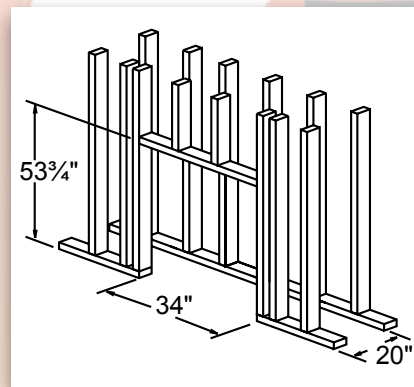

MONTIGO[®]
the art of fireplaces
www.montigo.com

T-Series
Power Vent
Flush Face
Single Sided Fireplace

T34DF-PV Shown with Glass Beads

T-Series

Power Vent, Flush Face, Single Sided Fireplace

Features:

- Flush or Clean-Face Design allows for brick or tile installation over the fireplace frame
- Extra Large Tall viewing area for a full view of the spectacular fire
- Snap-Lock door system for tool free access inside the firebox
- Installed using 4" / 7" Top Power Vent
- Electronic Ignition
- 100% fail-safe shut-off valve

Options:

- Decorative Designer Ceramic fibre logset
- Contemporary Glass Beads†

Fireplace BTU/H Input			
Model#	Natural Gas	Liquid Propane	Glass Door Size
T34DF	30,000	30,000	31 3/8" X 37 1/8"

†Visit our website at www.montigo.com for glass bead color samples.