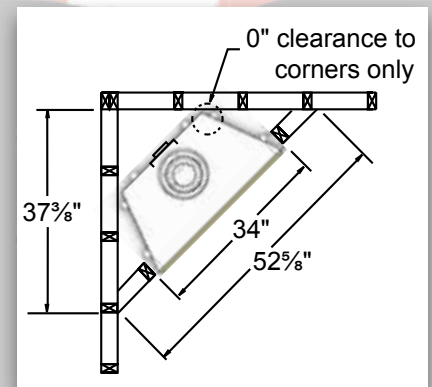

MONTIGO[®]
the art of fireplaces
www.montigo.com

T-Series
Power Vent
Flush Face
Single Sided Fireplace

T34DF-PV Shown with Glass Beads

T-Series

Power Vent, Flush Face, Single Sided Fireplace

Features:

- Flush or Clean-Face Design allows for brick or tile installation over the fireplace frame
- Extra Large Tall viewing area for a full view of the spectacular fire
- Snap-Lock door system for tool free access inside the firebox
- Installed using 4" / 7" Top Power Vent
- Electronic Ignition
- 100% fail-safe shut-off valve

Options:

- Decorative Designer Ceramic fibre logset
- Contemporary Glass Beads†

Fireplace BTU/H Input			
Model#	Natural Gas	Liquid Propane	Glass Door Size
T34DF	30,000	30,000	31 3/8" X 37 1/8"

†Visit our website at www.montigo.com for glass bead color samples.