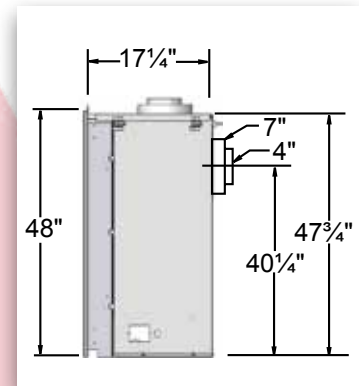

MONTIGO[®]
the art of fireplaces
www.montigo.com

T-Series
Power Vent
Flush Face
Single Sided Fireplace

T34DF-PV Shown with Glass Beads

T-Series

Power Vent, Flush Face, Single Sided Fireplace

Features:

- Flush or Clean-Face Design allows for brick or tile installation over the fireplace frame
- Extra Large Tall viewing area for a full view of the spectacular fire
- Snap-Lock door system for tool free access inside the firebox
- Installed using 4" / 7" Top Power Vent
- Electronic Ignition
- 100% fail-safe shut-off valve

Options:

- Decorative Designer Ceramic fibre logset
- Contemporary Glass Beads†

Fireplace BTU/H Input			
Model#	Natural Gas	Liquid Propane	Glass Door Size
T34DF	30,000	30,000	31 3/8" X 37 1/8"

†Visit our website at www.montigo.com for glass bead color samples.