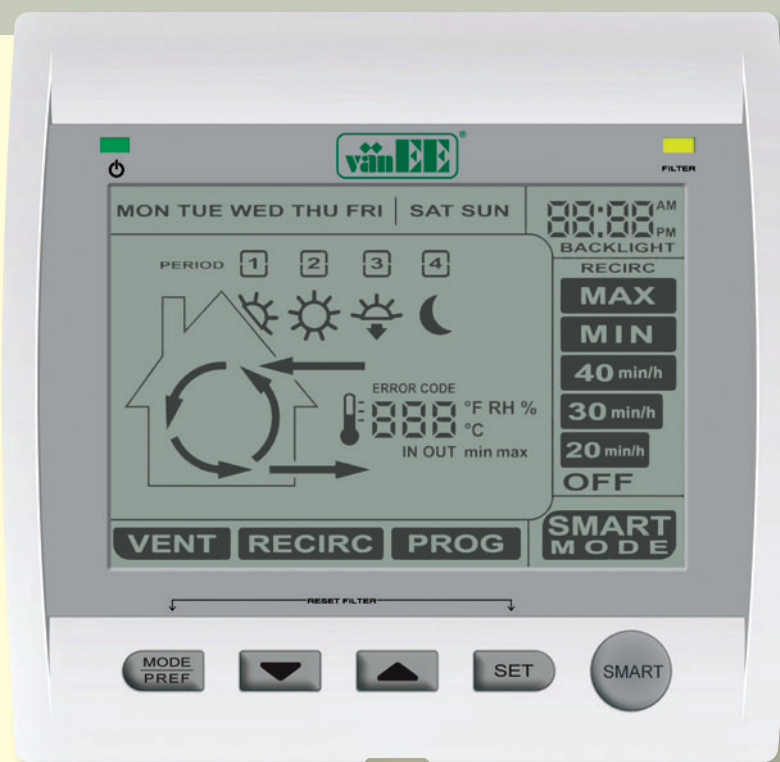

Reliable, energy-saving wall control for today's homes

Actual size

PLATINUM

PLATINUM

by vanEE

ENERGY EFFICIENT WALL CONTROL TECHNOLOGY YOU CAN COUNT ON, BY VANEЕ. This state-of-the-art control offers an impressive choice of operating modes, yet remains simple to use. Platinum now provides even more control over ventilation and indoor air quality, while the fully automatic **Smart Mode** feature gives today's homeowners the energy efficiency they demand with the comfort they desire. The Platinum wall control's attractive, customizable LCD display will please customers and reduce callbacks, making it perfect for your next residential development project.

Other Operating Modes and Features

- Makes your system even more energy efficient
- Standard preset value
- LCD screen (2" x 3")
- Filter maintenance indicator
- Slim design (1" depth)
- All set preferences are retained during power outages; time and day are retained for 4 hours
- Mounts easily on drywall or over an electrical box
- Accepts standard 4-wire YRGB entry connection
- Error code messages make it easy to troubleshoot over the phone, saving time and increasing customer satisfaction levels
- **Programmable Mode**
 - Allows optimization and reduction in energy usage
 - Weekdays and weekends programmed separately
 - Sets ventilation up to 4 times per day

• Ventilation Mode

- 6 convenient settings: MIN, MAX, 40-min/h, 30-min/h, 20-min/h, OFF
- Ventilation movement illustrated on LCD screen

• Recirculation Mode

- 3 convenient settings: MIN, MAX, OFF
- Ventilation movement illustrated on LCD screen

Customize to Your Preference

The PLATINUM preference set-up mode gives homeowners the freedom to customize the wall control to suit their needs.

- Choice of Blue or Green backlight
- Can display indoor and outdoor temperature
- Choice of temperature display in Fahrenheit (°F) or Celsius (°C)
- Set HRV shut-off temperature – enhances home comfort and improves energy efficiency