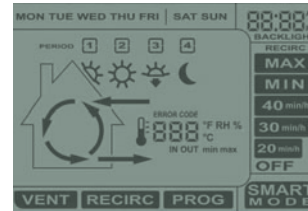

Other Operating Modes and Features

- Makes your system even more energy efficient
- Standard preset value
- LCD screen (2" x 3")
- Filter maintenance indicator
- Slim design (1" depth)
- All set preferences are retained during power outages; time and day are retained for 4 hours
- Mounts easily on drywall or over an electrical box
- Accepts standard 4-wire YRGB entry connection
- Error code messages make it easy to troubleshoot over the phone, saving time and increasing customer satisfaction levels
- **Programmable Mode**
 - Allows optimization and reduction in energy usage
 - Weekdays and weekends programmed separately
 - Sets ventilation up to 4 times per day

• Ventilation Mode

- 6 convenient settings: MIN, MAX, 40-min/h, 30-min/h, 20-min/h, OFF
- Ventilation movement illustrated on LCD screen

• Recirculation Mode

- 3 convenient settings: MIN, MAX, OFF
- Ventilation movement illustrated on LCD screen